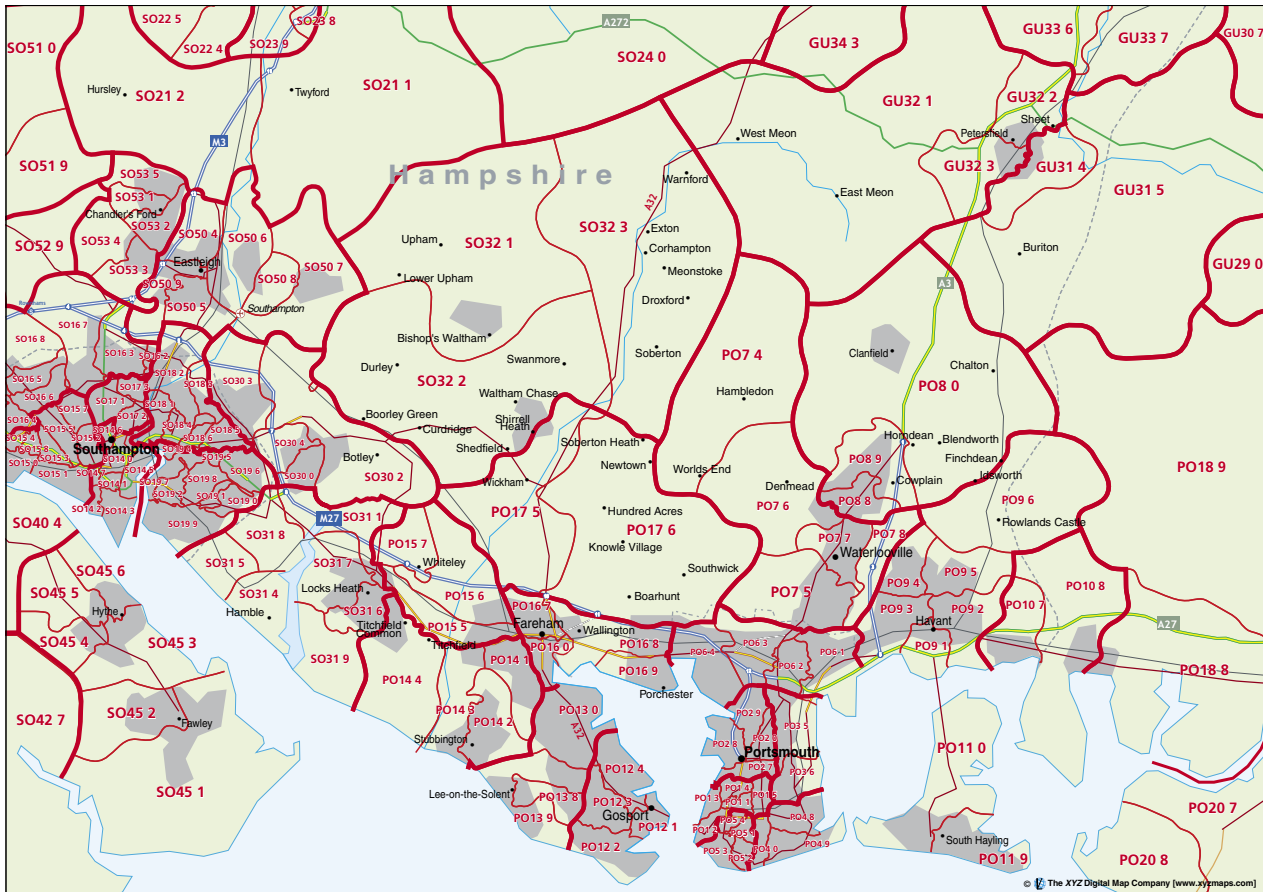

MEON VALLEY NEWS

EST. 1985

THE LOCAL NEWSPAPER FOR THE HEART OF THE MEON VALLEY AND SURROUNDING AREAS
- 52,500 COPIES DISTRIBUTED MONTHLY -

DISTRIBUTION

Whiteley	PO15	Wickham	PO17
Titchfield/Titchfield Common	PO14	Shedfield/Shirrell Heath	SO32
Buriton	GU31	Curridge	SO32
Newtown	PO17	Boorley Green	SO32
Corhampton/Exton/Meonstoke	SO32	Botley	SO30
Waltham Chase	SO32	Durley	SO32
Warnford	SO32	Lower Upham/Upham	SO32
Denmead	PO7	Bishops Waltham	SO32
Waterlooville/Horndean/Cowplain	PO7 and PO8	Swanmore	SO32
Hambledon	PO7	Soberton Heath	SO32
Clanfield	PO8	Soberton	SO32
Finchdean/Ildsworth	PO8	Droxford	SO32
Rowlands Castle	PO9	East Meon	GU32
Southwick	PO17	West Meon	GU32
Boarhunt	PO17	Petersfield/Sheet	GU33
Hundred Acres	PO17	Fareham/Portchester/Wallington	PO16

Distribution by CM Management and Distribution Ltd.